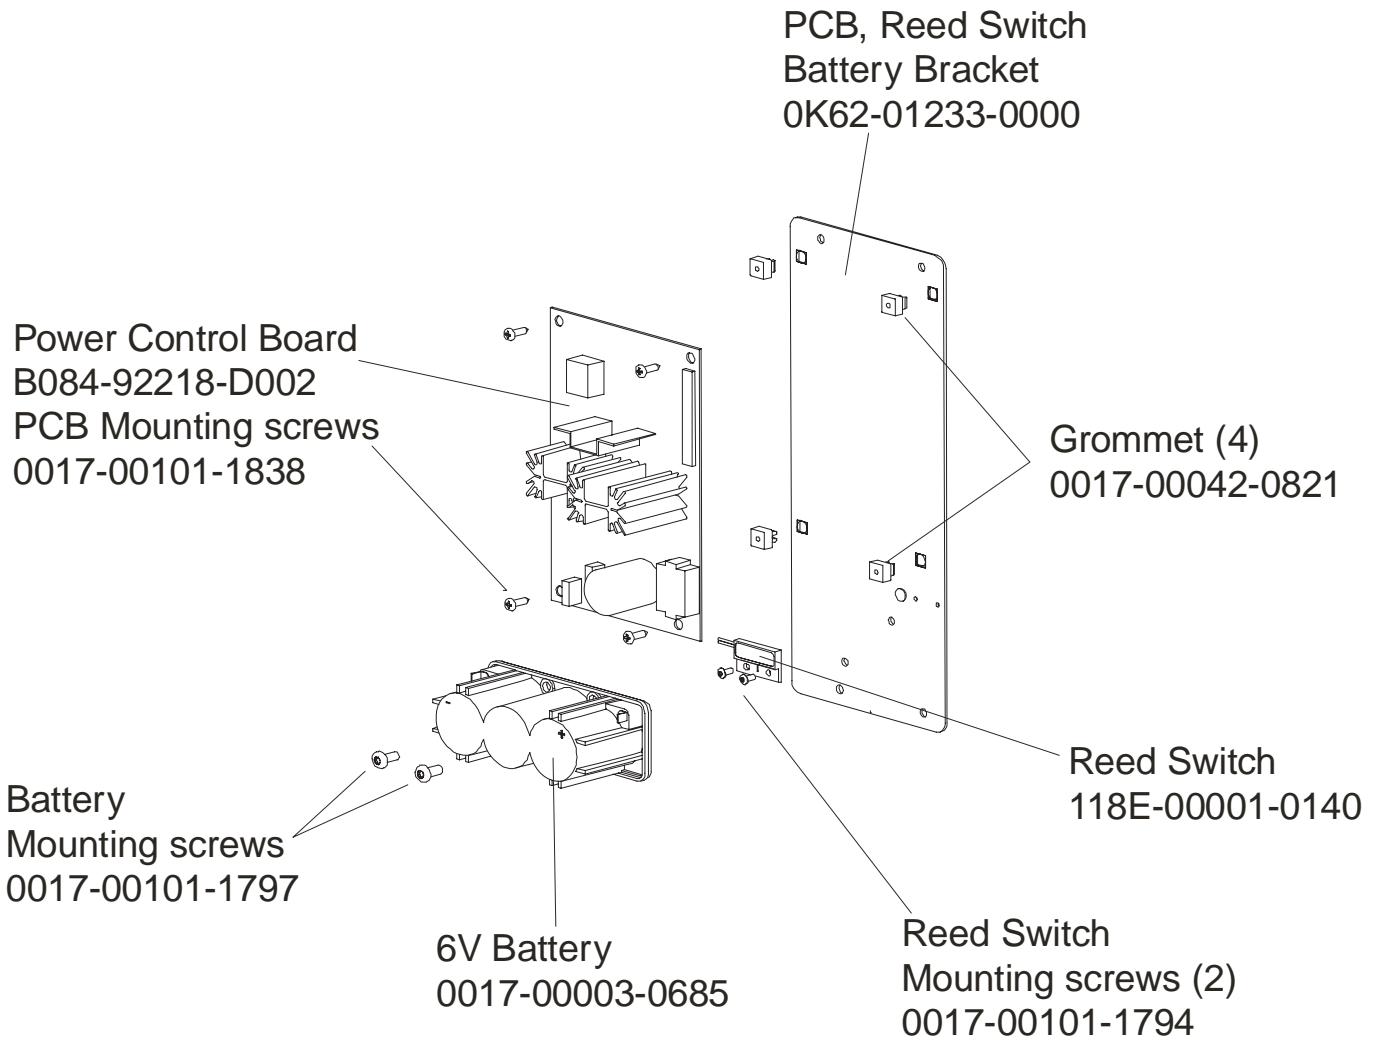

Items Not Shown:

Accessory Tray	0K62-01022-0001 (Stealth Gray)
Mounting Screws (2)	0017-00101-1846

Bearing Insert Assembly
AK62-00299-0000

Service Kit
GK62-00002-0044
kit contents:
Crankshaft (1)
Bearings (2)
Bearing Flanges (2 sets)
Nuts (4)
Washers (4)